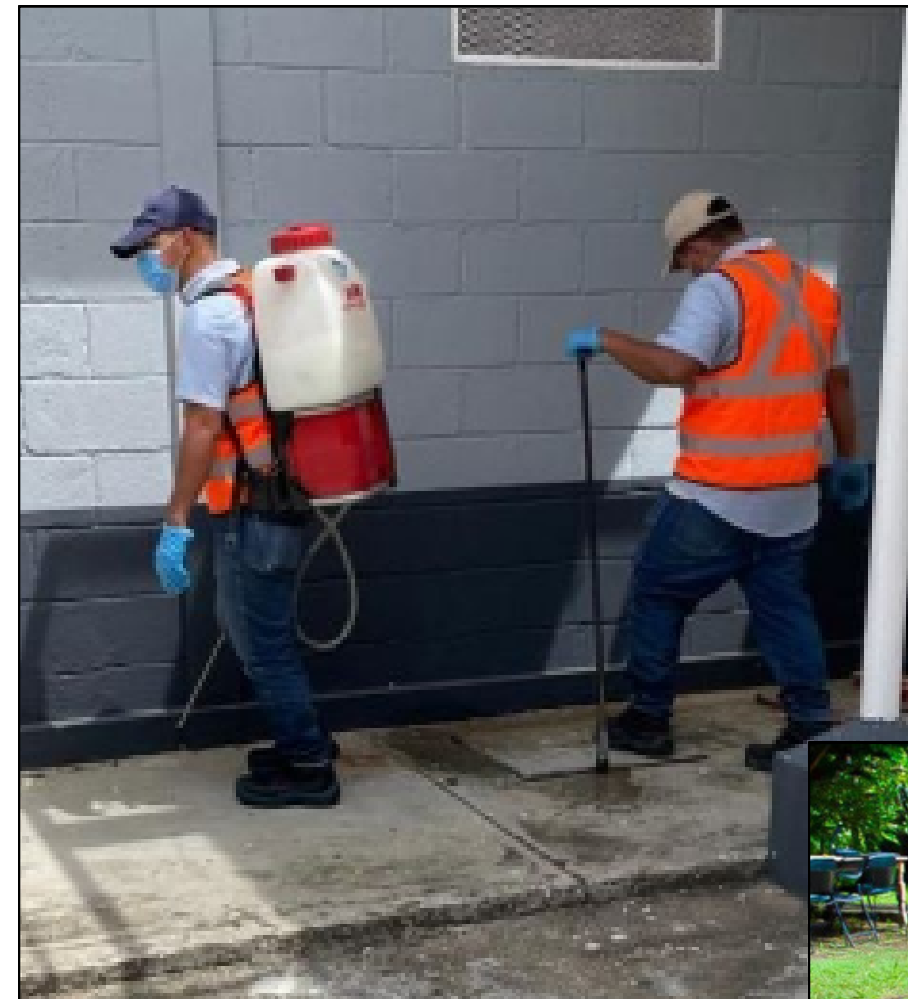

KEEP CLEAN HN

Control de Plagas y Outsourcing de limpieza profesional

Keep CLEAN

mercadeo@keepclean.hn

+504 9446-7089

Keepcleanhn

www keepclean.hn

Plaza Murano
San Pedro Sula - Honduras